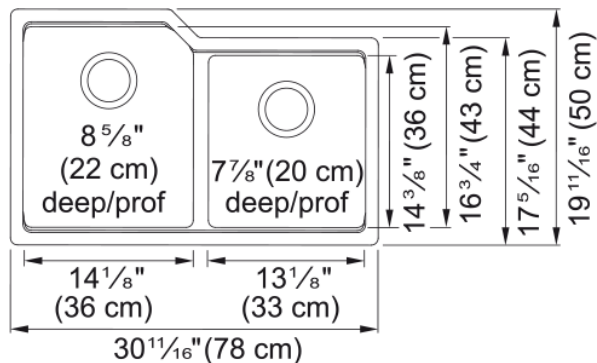

Urban Undermount Sink - MGC2031U-9CHAN | 125.0637.114

Technical Data

Aspect

Sink type	Sink
Type of material	Granite
Number of bowls	2
Color	Champagne
Surface finish	None

Product Dimensions

Exterior size: right to left	30.709
Exterior size: front to back	19.685
Large bowl size: right to left	14.173
Large bowl size: front to back	16.732
Large bowl: depth	8.661
Small bowl size: right to left	12.992
Small bowl size: front to back	14.37
Small bowl: depth	7.874

Installation

Minimum cabinet size	36"
----------------------	-----

Product specifications

Installation type	Undermount
Drain hole	3 1/2"
Position of drainer	No drainer

Product identification

Product brand	Kindred
Collection	Urban
Certified by	CUPC